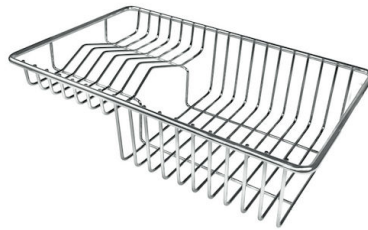

Small radius Bowls with squared shapes with a modern design and an increased capacity, for a minimal aesthetics connected with an extreme practicality.

TECHNICAL DATA

Cut out size
Dimensioni per foratura top

GALLERY

OPTIONAL ACCESSORIES

Cestello inox
8612 000

Glass chopping board
8631 300

HDPE Chopping board
8657 001

HPDE Twin chopping board
8644 101

Stainless steel plate rack
8100 303
* only in combination with the accessory
8644 101

**Stainless steel plate rack only
usable in combination with the
accessories 8644 003**
8100 154

White basket
8612 100

White bowl
8153 100

**Graters kit with ring-holder and
food collection tray**
8159 101
* only in combination with the accessory
8644 101